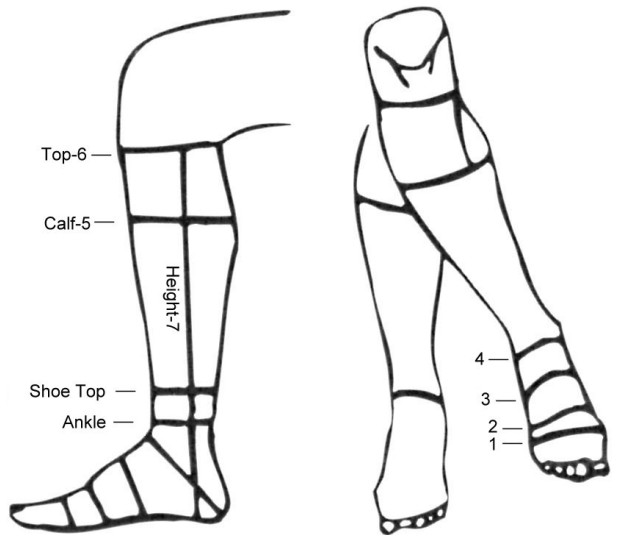

The DEHNER COMPANY, Inc.....

MANUFACTURERS OF CUSTOM MADE LAW ENFORCEMENT BOOTS

3614 Martha Street OMAHA, NE 68105
 PHONE 402-342-7788 FAX 402-342-5444
 E-MAIL info@dehner.com WEBSITE www.dehner.com

	1 BALL	2 WAIST	3 INSTEP	4 HEEL	5 CALF	6 BOOT TOP	7 BOOT HEIGHT	FOOT SIZE	
RIGHT									YOUR HEIGHT
LEFT									YOUR WEIGHT

Measured Over Breeches/Clothing
 Measured Over Bare Leg

We prefer measurements be taken over clothing to be worn with the footwear. If not indicated, we will assume measurements and outlines are taken over clothing. All footwear will be made to the measurements submitted. In the event of **Bare Leg** measures, 1/2 Inch will be added.

MEASURING INSTRUCTIONS

All measurements are to be taken while seated by someone other than yourself. Have your leg crossed over your other knee for circumference measurements 1 thru 4. For circumference measurement 6 place feet flat on floor.
 For **Height** on boots, take measure 7 up the inside of the leg to where you want the boots to rest after break-in. Then add 3/4" for drop.
 Equestrian boots, add 1" for drop.
 Take **Boot Top** measure at the **Height** you want the boot. IE, take the **Boot Top** measure at your Ht measurement 7.
FOOT OUTLINES are to be taken while standing with equal weight on both feet, on this form. Draw the outlines holding the pencil perpendicular.